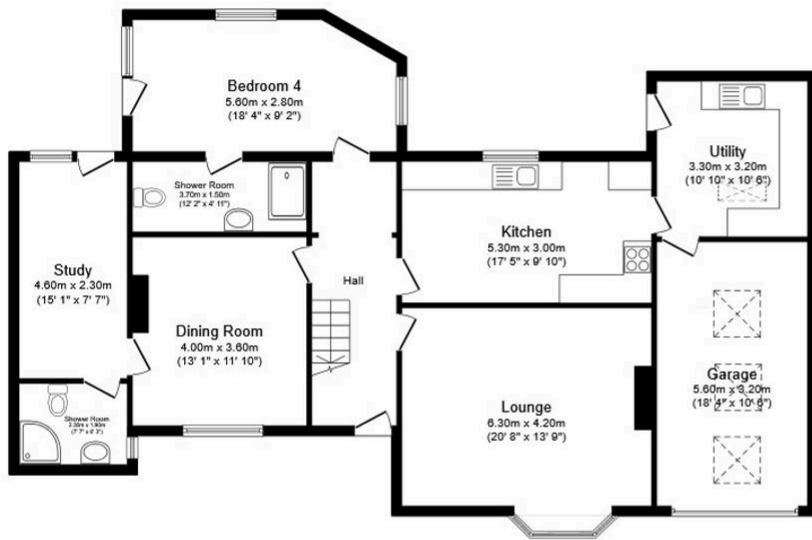

Council Tax band: F

Tenure: Leasehold

EPC Energy Efficiency Rating: E

EPC Environmental Impact Rating: F

- › Stunning character property, originally dating back to 1853
- › Large luxury detached family home, spread over 2100 sq ft
- › Four bedrooms, three reception rooms and five bathrooms!
- › Private yet convenient location on the outskirts of Todmorden
- › Sitting on a 3/4 acre plot
- › Modern bespoke fitted kitchen
- › Gas central heating and double glazed windows throughout
- › Large garden
- › Driveway for 8 + cars and EV charging point
- › Large garage with internal access

Ground Floor

First Floor

Total floor area 200.4 m² (2,157 sq.ft.) approx

This floor plan is for illustrative purposes only. It is not drawn to scale. Any measurements, floor areas (including any total floor area), openings and orientation are approximate. No details are guaranteed, they cannot be relied upon for any purpose and they do not form part of any agreement. No liability is taken for any error, omission or misstatement. A party must rely upon its own inspection(s). Plan produced for Reed Rains. Powered by www.focalagent.com