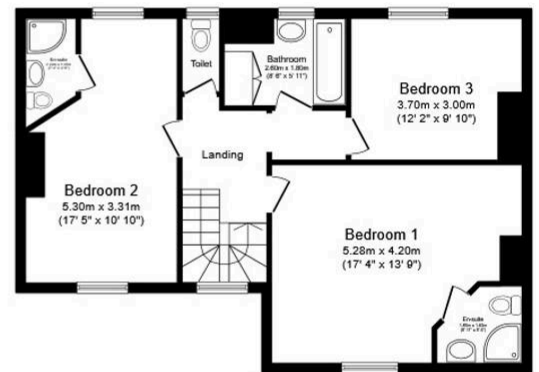

Council Tax band: F

Tenure: Leasehold

EPC Energy Efficiency Rating: E

EPC Environmental Impact Rating: F

- › Stunning character property, originally dating back to 1853
- › Large luxury detached family home, spread over 2100 sq ft
- › Four bedrooms, three reception rooms and five bathrooms!
- › Private yet convenient location on the outskirts of Todmorden
- › Sitting on a 3/4 acre plot
- › Modern bespoke fitted kitchen
- › Gas central heating and double glazed windows throughout
- › Large garden
- › Driveway for 8 + cars and EV charging point
- › Large garage with internal access

Ground Floor

First Floor

Total floor area 200.4 m² (2,157 sq.ft.) approx

This floor plan is for illustrative purposes only. It is not drawn to scale. Any measurements, floor areas (including any total floor area), openings and orientation are approximate. No details are guaranteed, they cannot be relied upon for any purpose and they do not form part of any agreement. No liability is taken for any error, omission or misstatement. A party must rely upon its own inspection(s). Plan produced for Reed Rains. Powered by www.focalagent.com