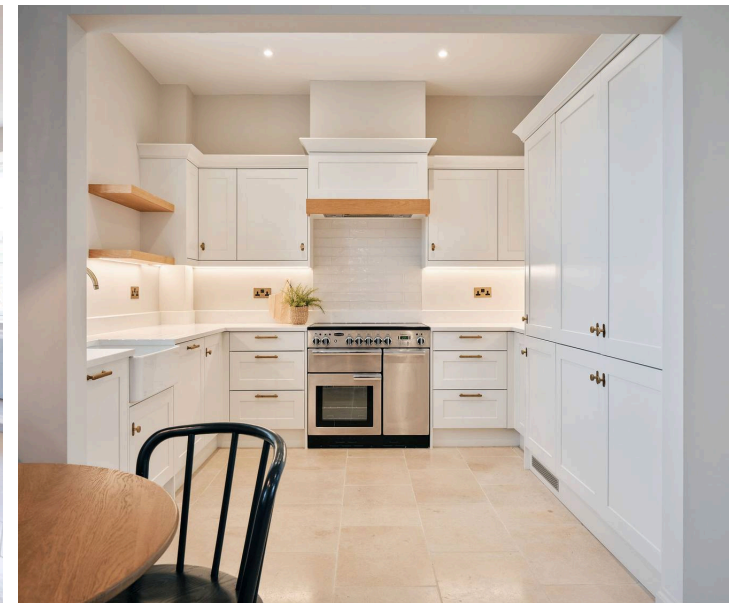

6 Brampton Farm, Le Chemin De L'Eglise, St. Ouen
£3,200 pcm

BROADLANDS

FINDING YOU A HOME SINCE 1972

6 Brampton Farm, Le Chemin De L'Eglise

St. Ouen, Jersey

- Superbly presented granite cottage
- Open plan kitchen/lounge
- Three bedrooms, two bathrooms
- Top floor primary suite
- Arranged over three floors
- Driveway parking for 2 cars
- Outside space to the front & back (with summer house)
- Idyllic countryside location
- Pets by arrangement
- Furnished
- Entitled/Licensed Housing qualifications required
- Contact rentals@broadlandsjersey.com

6 Brampton Farm, Le Chemin De L'Eglise

St. Ouen, Jersey

Located in the countryside, this charming three bedroom terraced cottage offers a unique opportunity for those seeking peace and tranquillity without compromising on modern comfort. The property spans three floors, the open plan kitchen/lounge area seamlessly connects with the outside space. Upstairs, there is a top floor primary suite along with two additional bedrooms and house shower room. Featuring both front and back gardens, including a delightful small summer house plus driveway parking for two cars, this residence has it all. Available immediately to entitled/licensed applicants, references essential and deposit required. Pets are welcome by arrangement.

**Living**

Spacious open plan lounge/diner and fully fitted kitchen with integrated appliances. Downstairs WC.

Sleeping

Top floor primary bedroom suite with beautiful country views. Double bedroom and large single bedroom on second floor servicing off the house shower room.