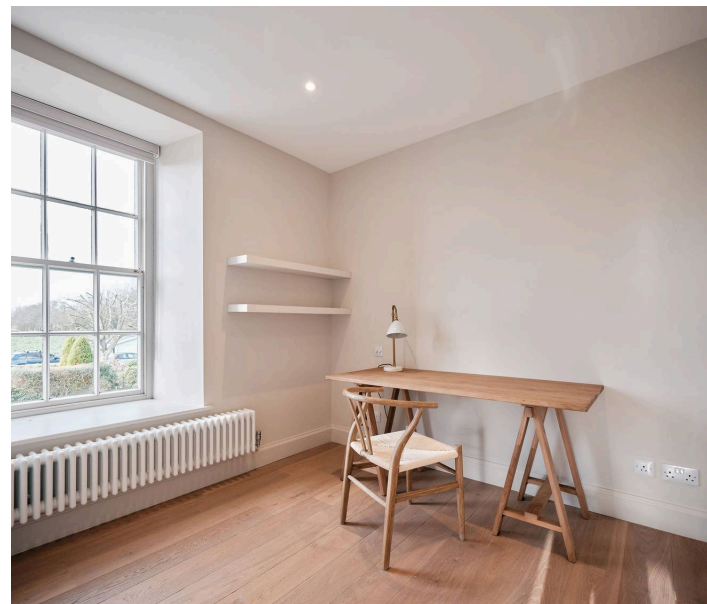

Living

Spacious open plan lounge/diner and fully fitted kitchen with integrated appliances. Downstairs WC.

Sleeping

Top floor primary bedroom suite with beautiful country views. Double bedroom and large single bedroom on second floor servicing off the house shower room.

Outside

Small gardens to the front and rear of the property. Summer house which could double as a home office. Two driveway parking spaces.

Services

All mains drains and water. Oil fired central heating (incl. underfloor heating on groundfloor)