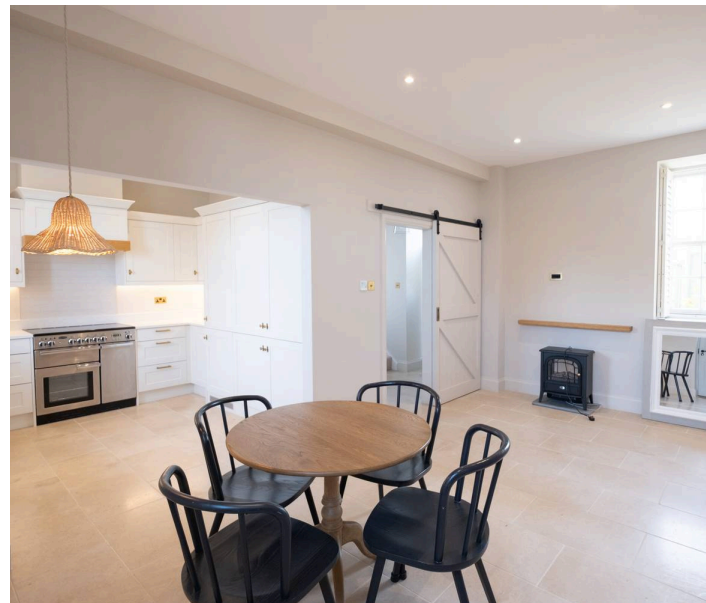

6 Brampton Farm, Le Chemin De L'Eglise, St. Ouen
£3,200 pcm

BROADLANDS

FINDING YOU A HOME SINCE 1972

6 Brampton Farm, Le Chemin De L'Eglise

St. Ouen, Jersey

- Superbly presented granite cottage
- Open plan kitchen/lounge
- Three bedrooms, two bathrooms
- Top floor primary suite
- Arranged over three floors
- Driveway parking for 2 cars
- Outside space to the front & back (with summer house)
- Idyllic countryside location
- Pets by arrangement
- Furnished
- Entitled/Licensed Housing qualifications required
- Contact rentals@broadlandsjersey.com

6 Brampton Farm, Le Chemin De L'Eglise

St. Ouen, Jersey

Located in the countryside, this charming three bedroom terraced cottage offers a unique opportunity for those seeking peace and tranquillity without compromising on modern comfort. The property spans three floors, the open plan kitchen/lounge area seamlessly connects with the outside space. Upstairs, there is a top floor primary suite along with two additional bedrooms and house shower room. Featuring both front and back gardens, including a delightful small summer house plus driveway parking for two cars, this residence has it all. Available immediately to entitled/licensed applicants, references essential and deposit required. Pets are welcome by arrangement.

**Living**

Spacious open plan lounge/diner and fully fitted kitchen with integrated appliances. Downstairs WC.

Sleeping

Top floor primary bedroom suite with beautiful country views. Double bedroom and large single bedroom on second floor servicing off the house shower room.